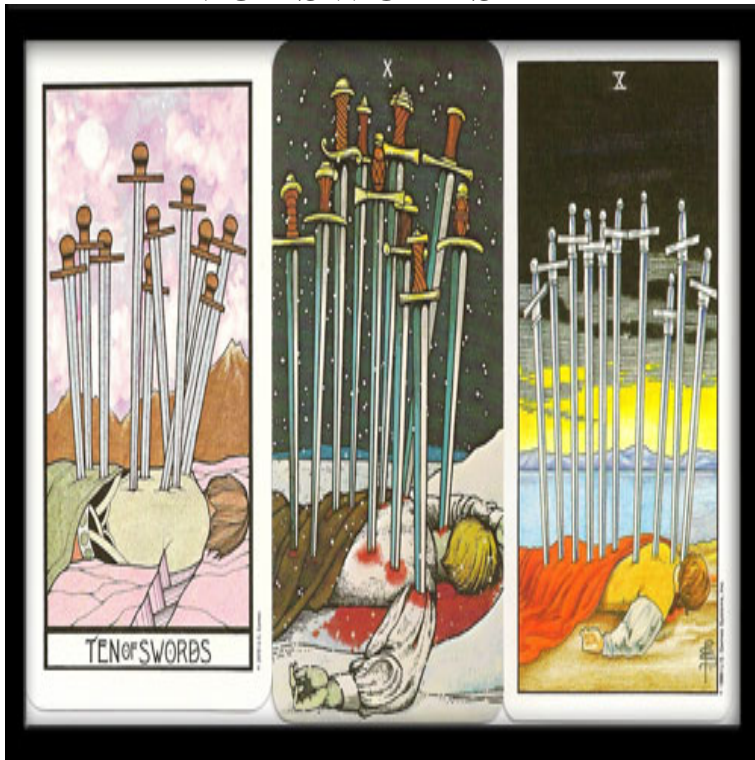

THE TEN OF SWORDS

Upright Ten of Swords Tarot Card Meanings. As such, the Ten of Swords is often associated with feeling the 'victim' in a situation. You may feel powerless as something comes to a crashing and sudden end, and you feel as if you are being attacked or backstabbed by someone else. Another one of the most striking and ominous cards in the deck, the Ten of Swords shows a man lying flat on the ground with his face facing the ground. In a general context, the Ten of Swords is not a good omen as it can represent backstabbing betrayal, badmouthing, bitching behind your back, bitterness and enemies. It is a Minor Arcana card of failure, ruin, collapse, severing ties, goodbyes and the final nail in the coffin of a relationship or situation. The Ten of Swords appears to be a card of terrible misfortune, but surprisingly, it often represents troubles that are more melodramatic than real. The man on this card is indeed shocking. It was designed to be so, and disturbs us greatly when it appears in our Reading. It is the Tarot card meanings and interpretation for The Ten of Swords in general, love, feelings, outcomes, future, positive and negative readings and. A man lay dead with ten swords in his back. There is a body of water with mountains near him. The sky is dark, but there is a rising yellow sky pushing through. Help! The Ten of Swords looks scary! Are we all going to die?! Absolutely not! The Tarot has done it again, using potent symbolism to get us to. The Ten of Swords is a culmination of all of the negative aspects of the Suit of Swords. Either you are just going through a cycle of having to survive through. What is the Meaning of the Ten of Swords Tarot Card? In traditional tarot, the Ten of Swords is represented by a man laying dead on a beach. 7 Nov - 4 min - Uploaded by PracticalTarotTutor All Tarot Card images are taken from the Pictorial Key to the Tarot by medscopesolutions.com published in. 17 May - 4 min - Uploaded by Contemporary Tarot Ten of Swords Upright: Feeling stabbed in the back. Hurt in a profound way. Beating yourself. The number 10 is the energy of completion. The end, the finish line, the goal; all of these things are contained in this number. The Ten of Swords is the Tarot card. The Ten of Swords is not typically a good card. When I was a younger reader, if it came up in a reading, I would do something very professional. The man laying on the ground with ten swords in his back symbolises hitting rock bottom. The ten swords in asymmetrical order symbolise. The Ten of Swords is a pretty creepy looking card. I mean, a dude with ten swords in his back? Some serious shizzle has gone down here. First, here is a review of the negative side of the Ten of Swords. This card is typically seen as a warning of all sorts of dreadful things, such as. This morning I am exhausted.